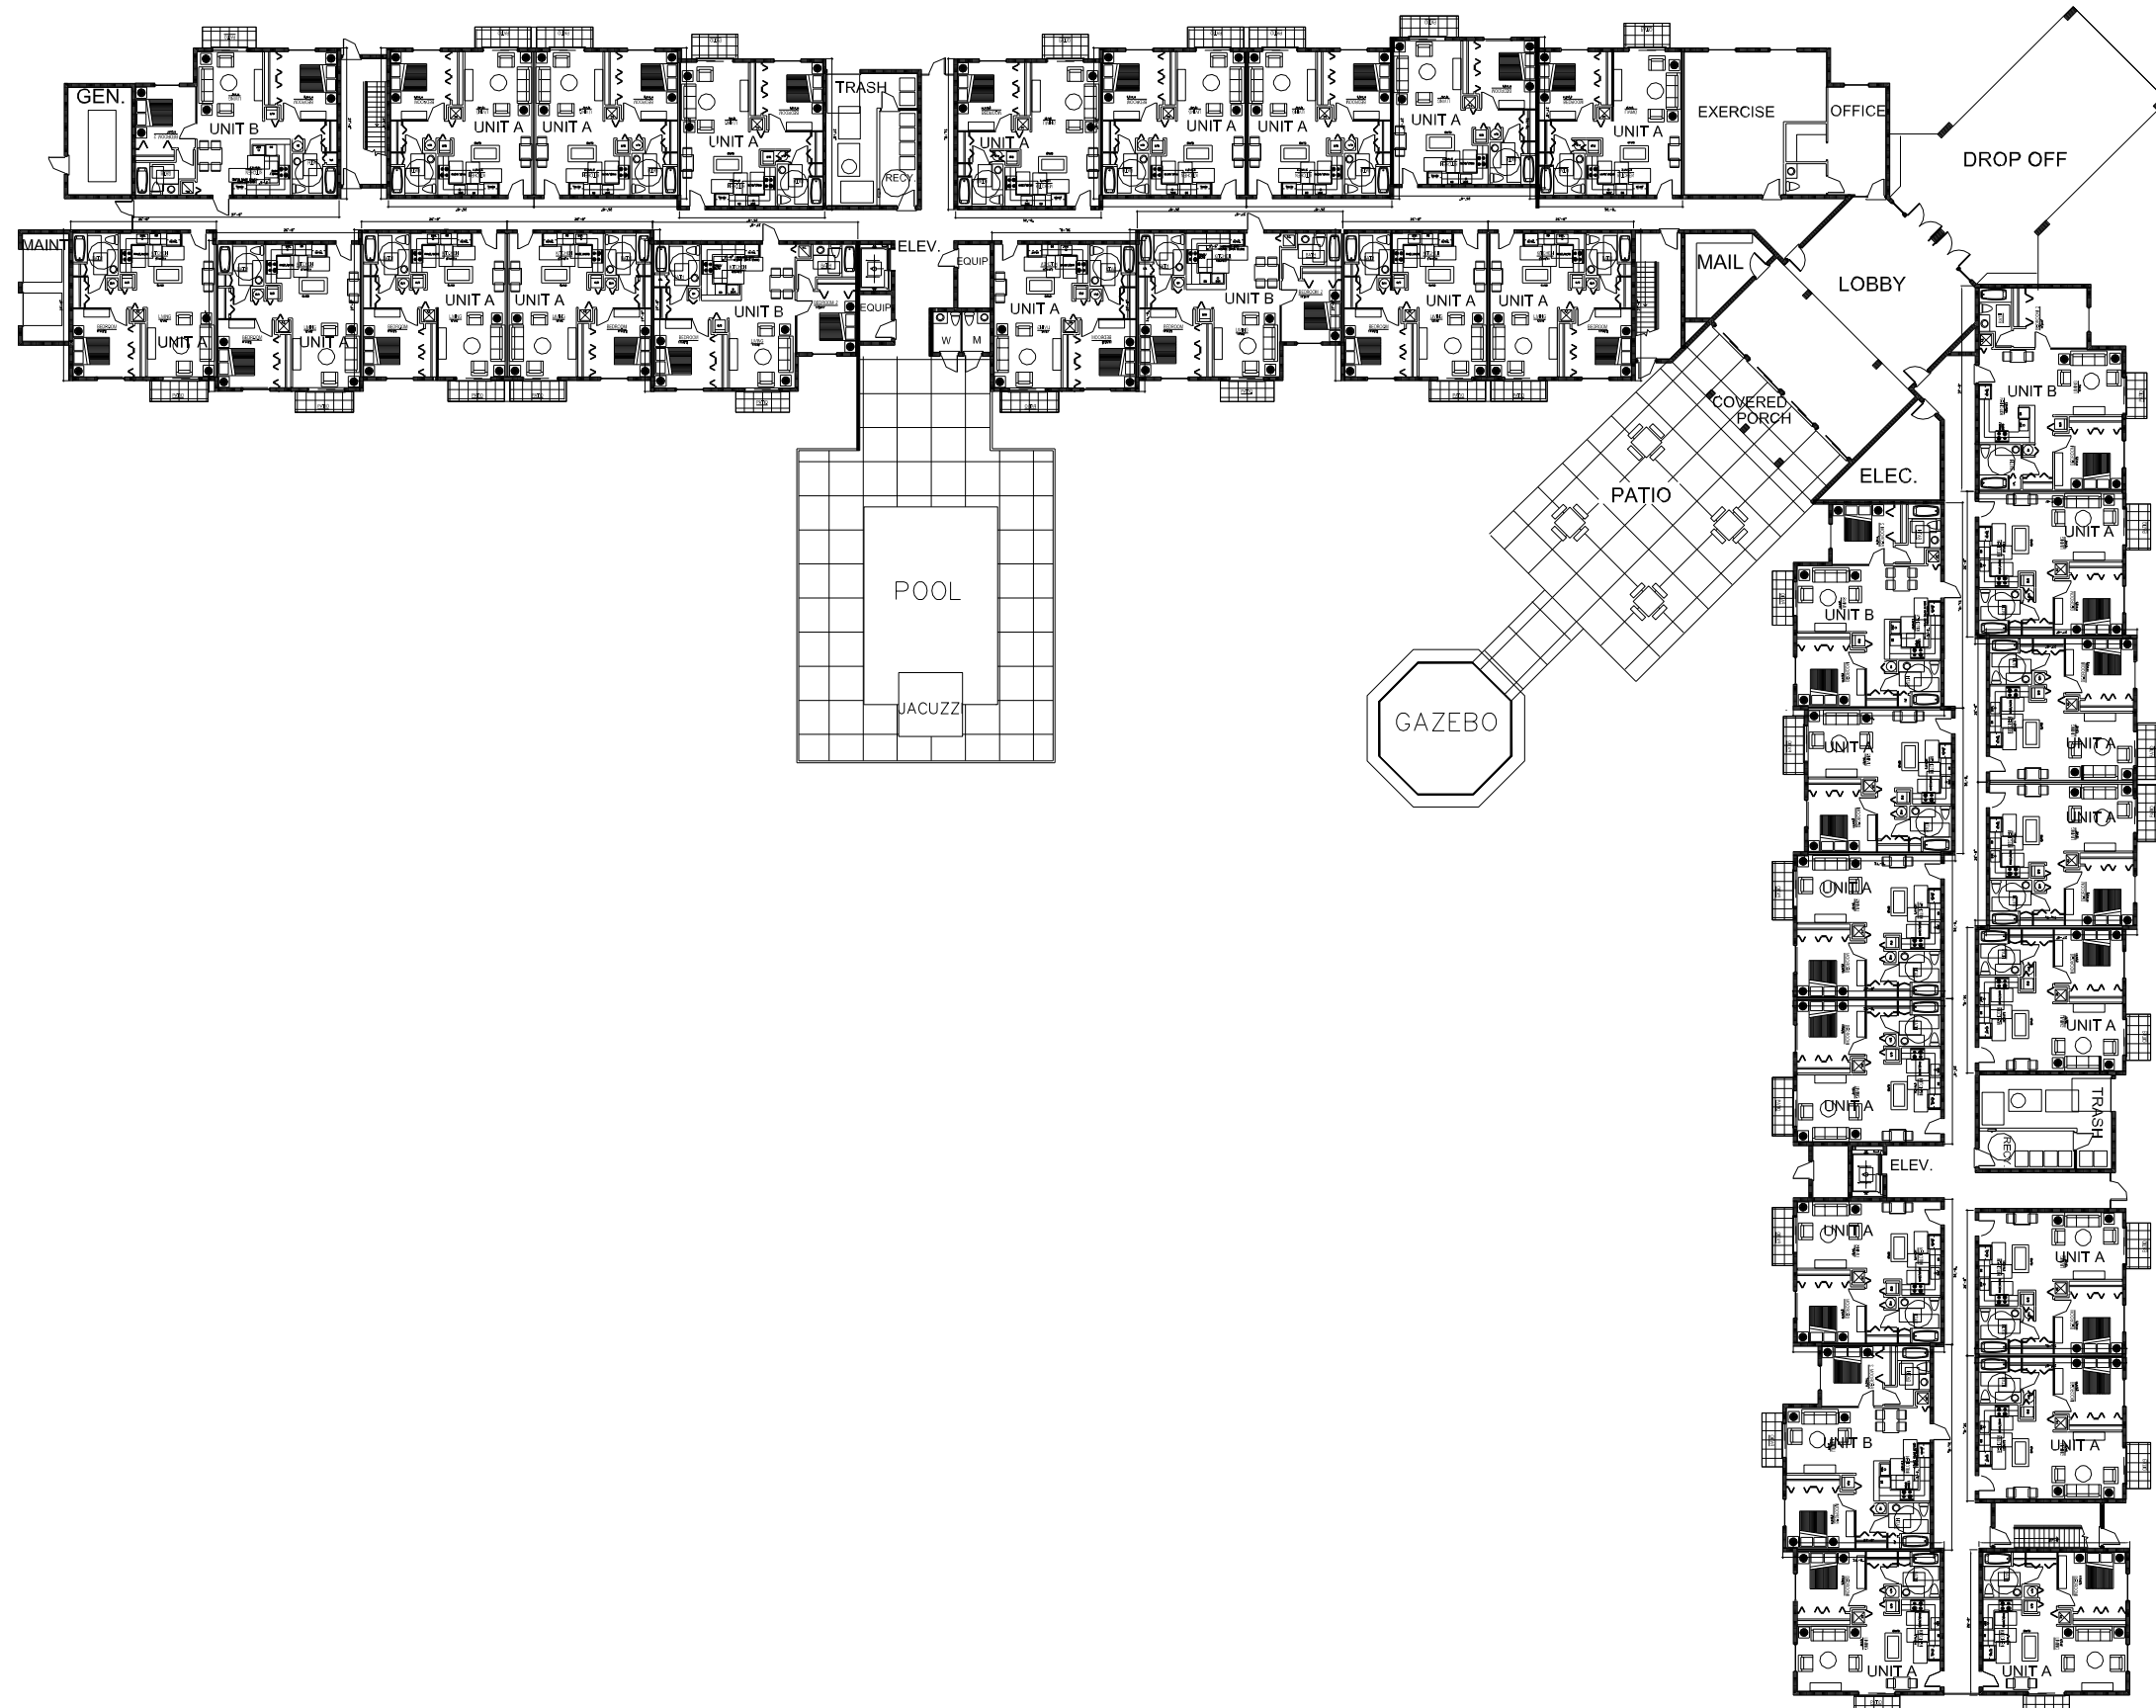

DAVID LAWRENCE
ARCHITECTURE INC.
DLARCHITECT.COM AR0016260 -COA:AA26001334

HERON ESTATES SENIOR
ENTRANCE RENDERING

10/27/216

DAVID LAWRENCE
ARCHITECTURE INC.
DLARCHITECT.COM AR0016260 -COA:AA26001334

HERON ESTATES SENIOR
LAKE FEATURE RENDERING

HERON ESTATES SENIOR
SOUTHEAST ENTRANCE RENDERING

10/27/216

NORTH

EAST

SOUTH

WEST

DAVID LAWRENCE
ARCHITECTURE INC.
DLARCHITECT.COM AR0016260 -COA:AA26001334

HERON ESTATES SENIOR
ENTRANCE RENDERING NIGHT VIEW