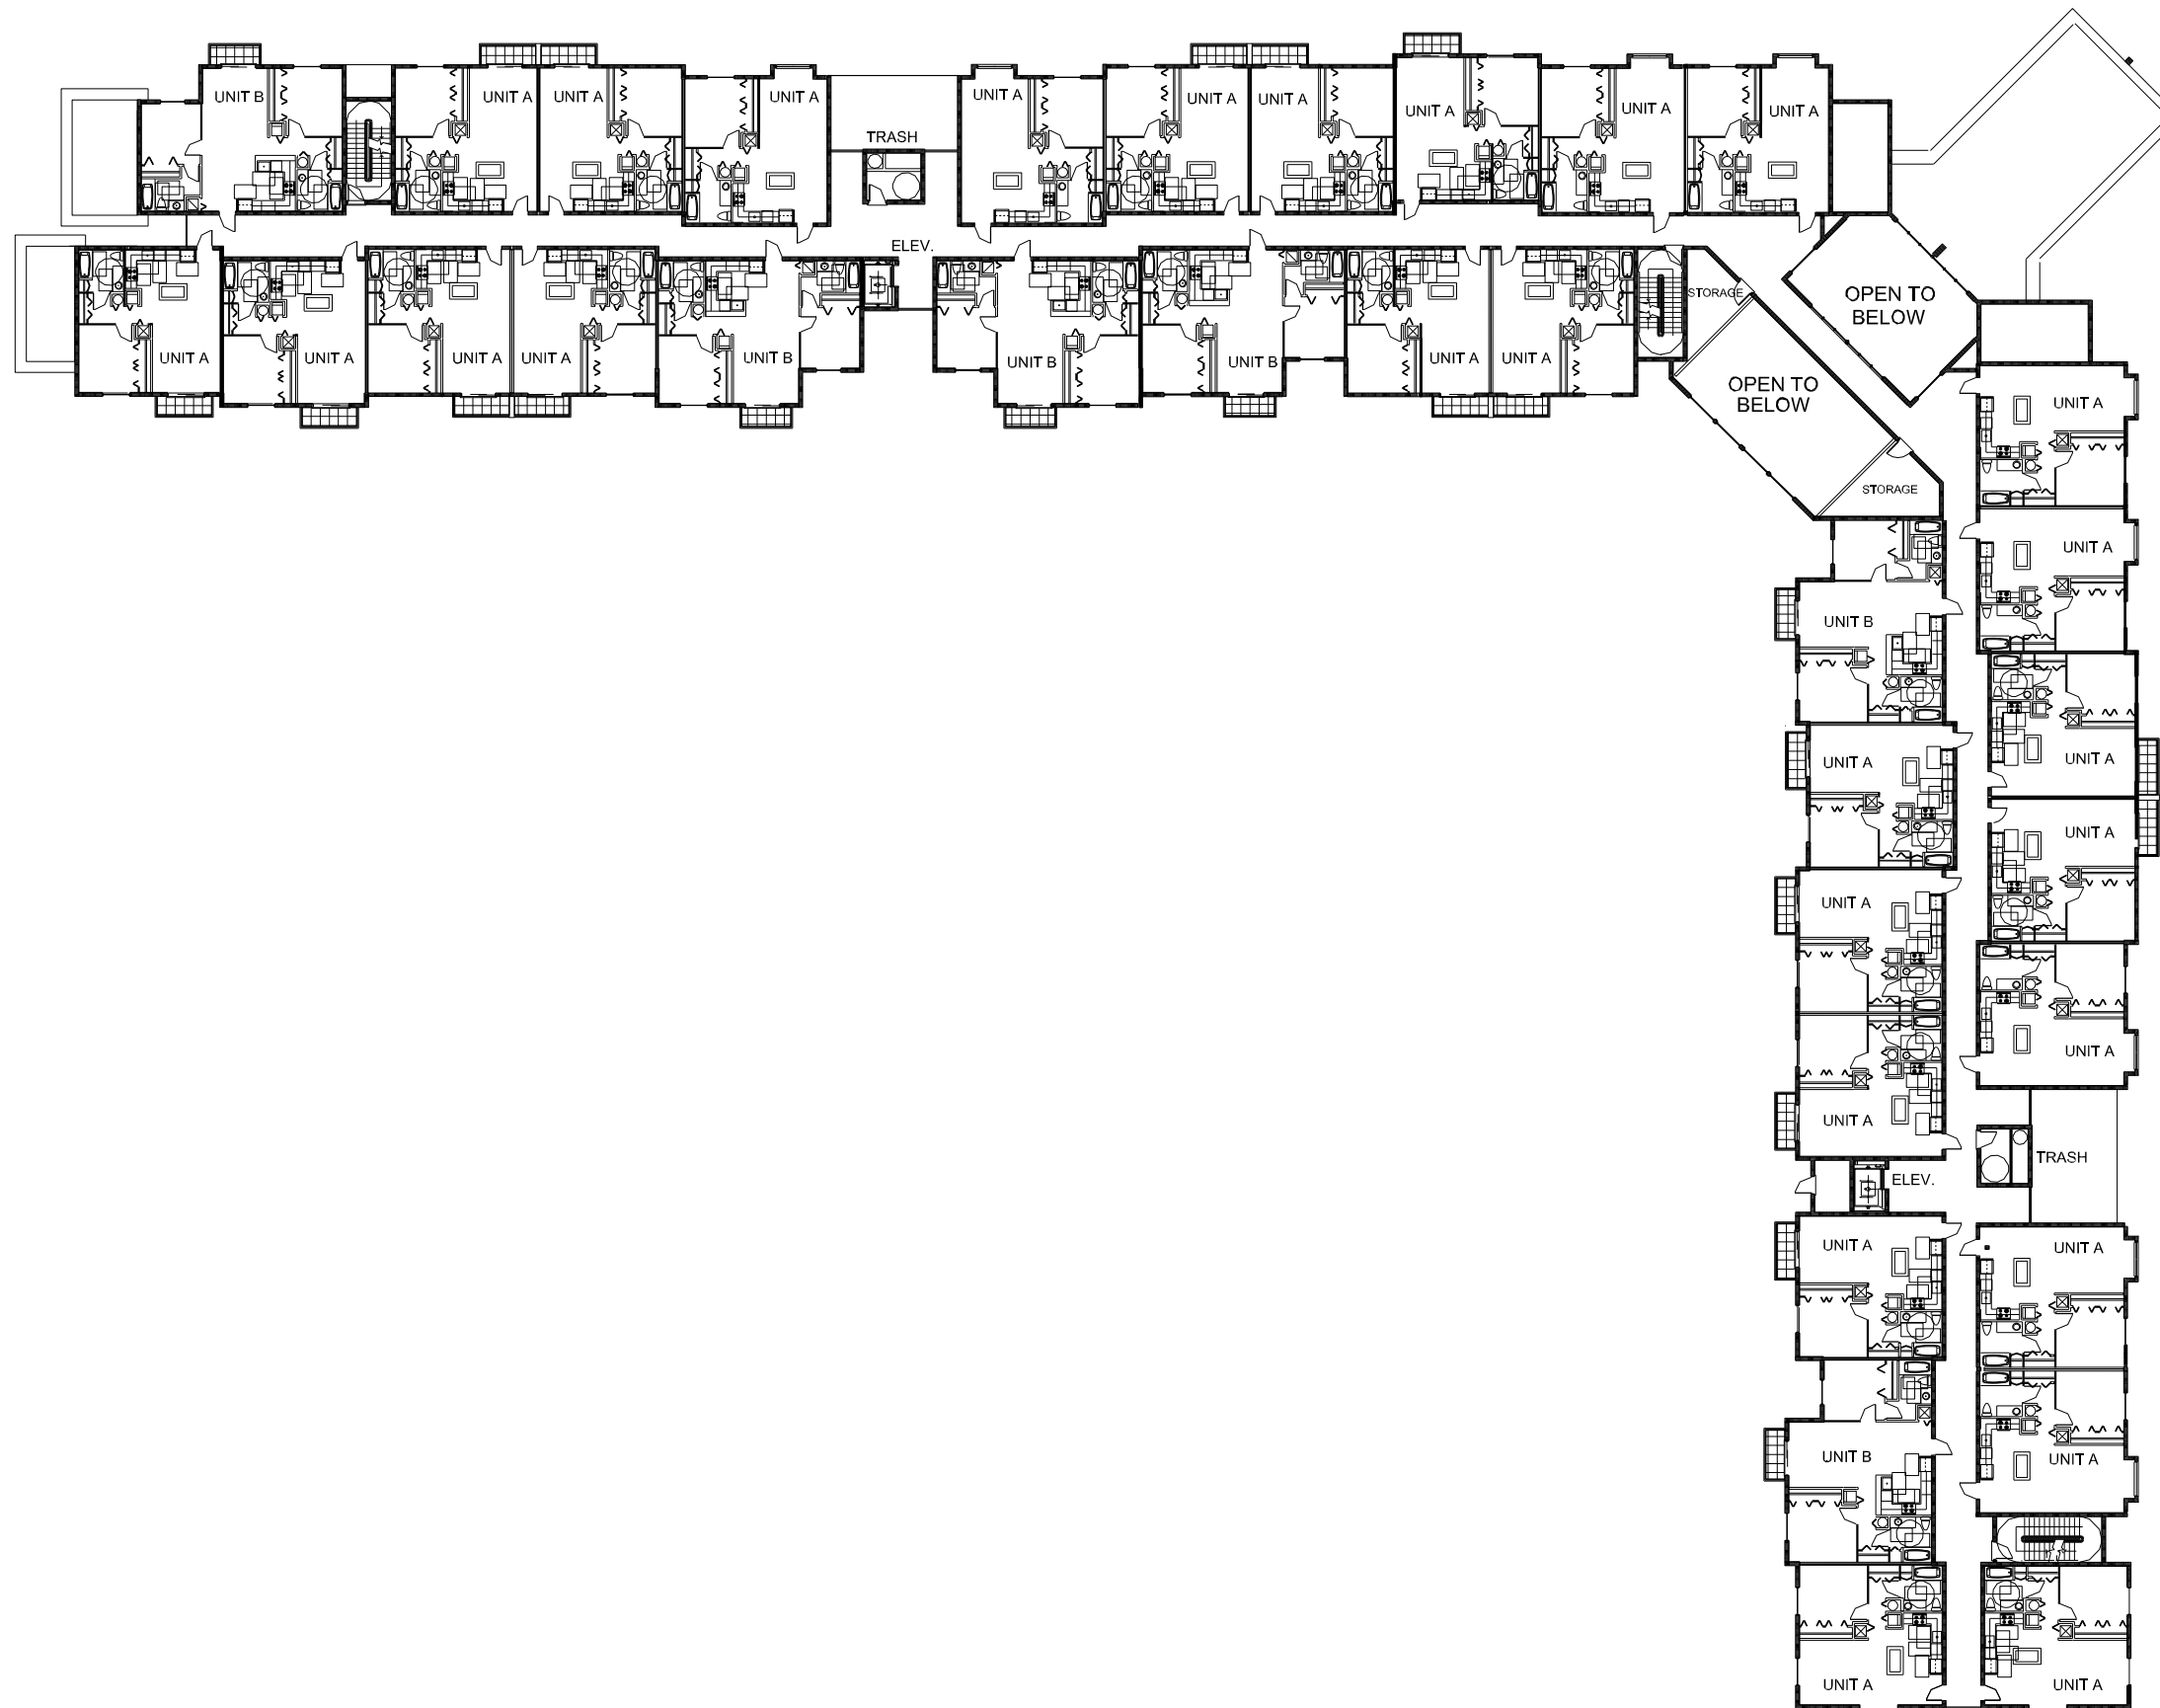

DAVID LAWRENCE
ARCHITECTURE INC.
DLARCHITECT.COM AR0016260 -COA:AA26001334

HERON ESTATES SENIOR
ENTRANCE RENDERING

10/27/216

DAVID LAWRENCE
ARCHITECTURE INC.
DLARCHITECT.COM AR0016260 -COA:AA26001334

HERON ESTATES SENIOR
LAKE FEATURE RENDERING

10/27/216

DAVID LAWRENCE
ARCHITECTURE INC.
DLARCHITECT.COM AR0016260 - COA:AA26001334

HERON ESTATES SENIOR
NORTH ENTRANCE RENDERING

10/27/216

DAVID LAWRENCE
ARCHITECTURE INC.
DLARCHITECT.COM AR0016260 -COA:AA26001334

HERON ESTATES SENIOR
SOUTHEAST ENTRANCE RENDERING

10/27/216

NORTH

EAST

SOUTH

WEST

DAVID LAWRENCE
ARCHITECTURE INC.
DLARCHITECT.COM AR0016260 -COA:AA26001334

HERON ESTATES SENIOR
ENTRANCE RENDERING NIGHT VIEW