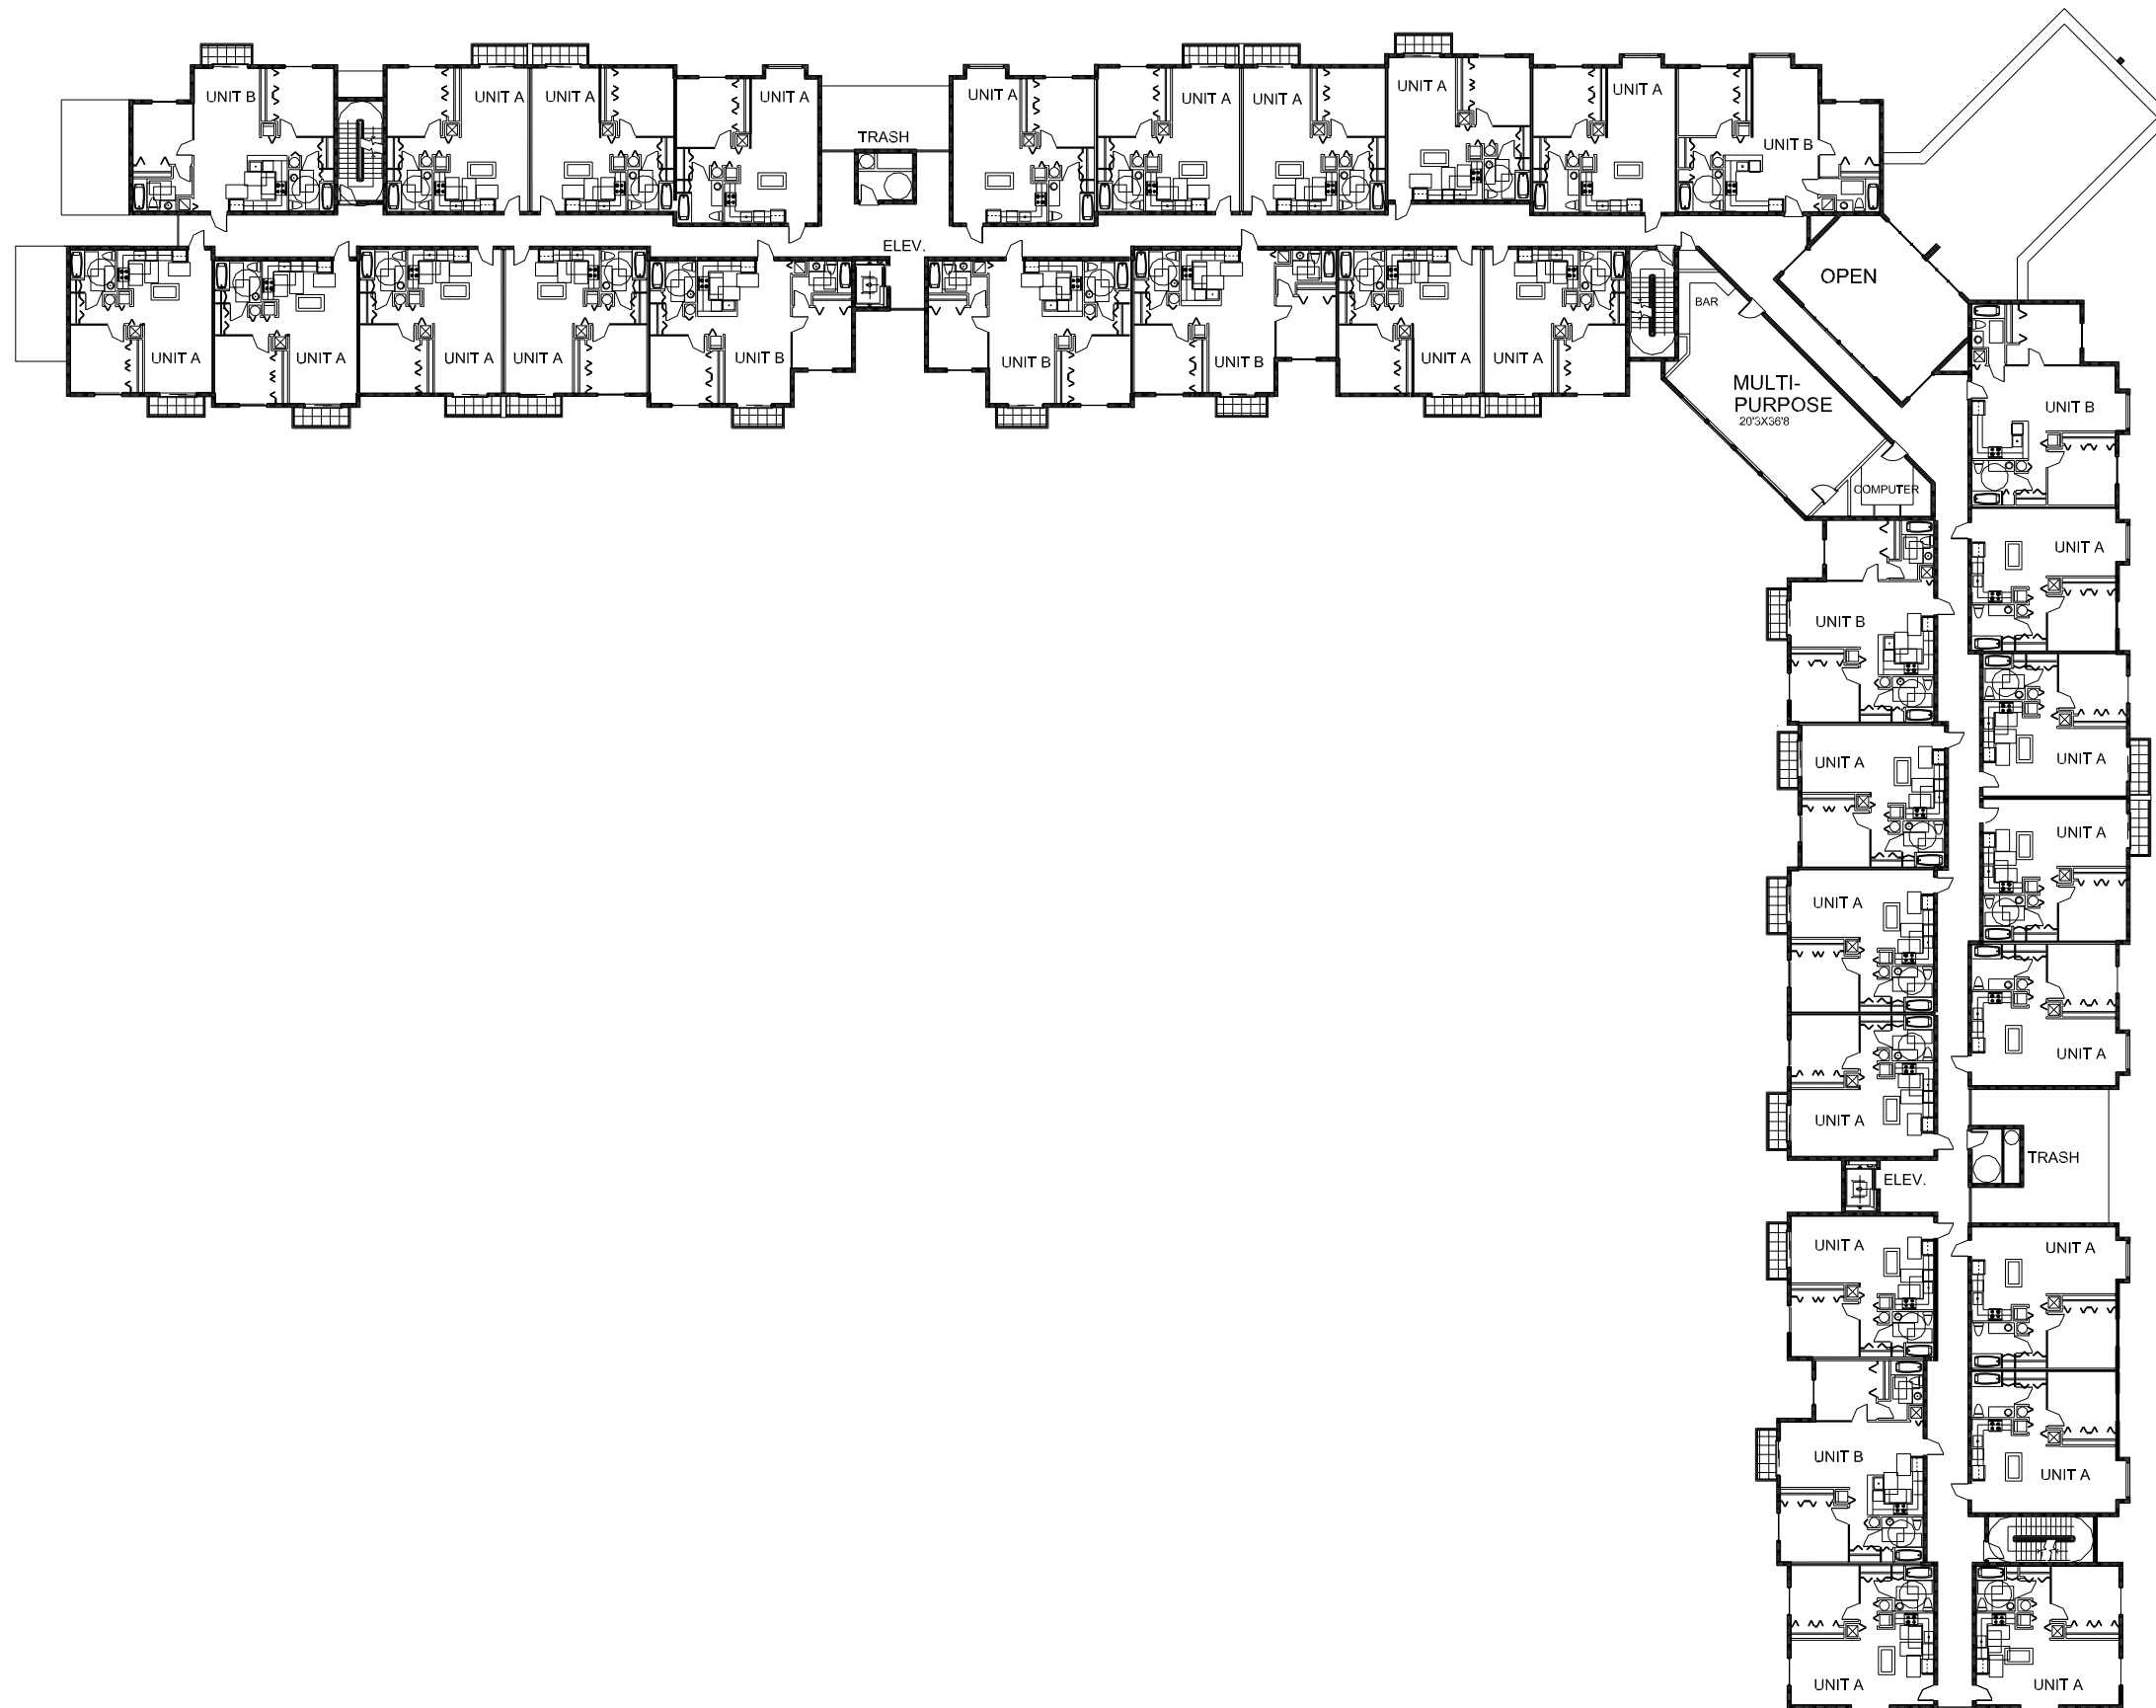

DAVID LAWRENCE
ARCHITECTURE INC.
DLARCHITECT.COM AR0016260 -COA:AA26001334

HERON ESTATES SENIOR
ENTRANCE RENDERING

10/27/216

DAVID LAWRENCE
ARCHITECTURE INC.
DLARCHITECT.COM AR0016260 -COA:AA26001334

HERON ESTATES SENIOR
LAKE FEATURE RENDERING

10/27/216

DAVID LAWRENCE
ARCHITECTURE INC.
DLARCHITECT.COM AR0016260 - COA:AA26001334

HERON ESTATES SENIOR
NORTH ENTRANCE RENDERING

10/27/216

DAVID LAWRENCE
ARCHITECTURE INC.
DLARCHITECT.COM AR0016260 -COA:AA26001334

HERON ESTATES SENIOR
SOUTHEAST ENTRANCE RENDERING

10/27/216

NORTH

EAST

SOUTH

WEST

DAVID LAWRENCE
ARCHITECTURE INC.
DLARCHITECT.COM AR0016260 -COA:AA26001334

HERON ESTATES SENIOR
ENTRANCE RENDERING NIGHT VIEW